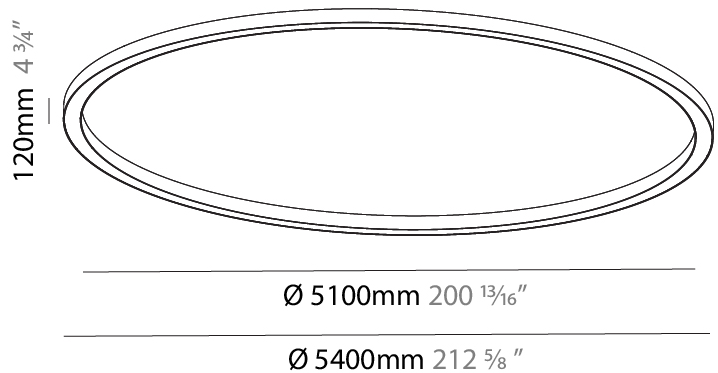

base number	LED	Color	Finishes
	Dimming	Temperature	(Diamond)

1. To build a product code in our configurator select the specify button on the base model # product page
2. To build a manual product code on this datasheet choose from the options listed below in blue font and add the suffix to the base model #

GENERAL

Series: Glorious
Subseries: Glorious
Brand: Prolicht
Division: Architectural
Mounting Type: Surface
Mounting Location: Ceiling

PHYSICAL

Diameter (mm): 5400
Diameter (in): 212 5/8
Height (mm): 120
Height (in): 4 3/4
Light Distribution: Direct
Weight (kg): 68
Weight (lbs): 149.6
Diffuser: PMMA - Opal
Fixture Finish: SSR / BKV / CWI / CRY / HAB / LAG / UFT / ITA / RUA / RUR / MIC / FTG / MYG / TWT / LOD / PUS / FRO / FUP / KIA / POP / BLS / SPG / MEY / GOH / GUM / CHC / COM / ABZ / JAG / OBR / MOS / ROR
Fixture Material: Aluminum

ELECTRICAL

Lamp Type: LED (Zhaga Standard)
Input Wattage (W): 280
Total Output Wattage (W): 224 / 179.2 (3500K)
Dimming: Non-Dimming / Phase Dimming (120Vac only) / 0-10V Dimming
Driver Included: Yes
Driver Location: Integrated
Driver Type: Constant Current - 120 / 277Vac
Driver Class: Class 2
Input Voltage (V): 120 - 277
Constant Current (MA): 350 / 800 (3500K)

LED

Color Temperature (°K): 3000 / 3500 / 4000
Max. Delivered Lumen (lm): 25840 / 26754 / 27300
CRI: >80 CRI
Efficiency (%): 65
Lamp Life (hrs): 50000

OPTICAL

RATINGS AND CERTIFICATIONS

Certified By: Certified for North American Standards
IP rating: IP20