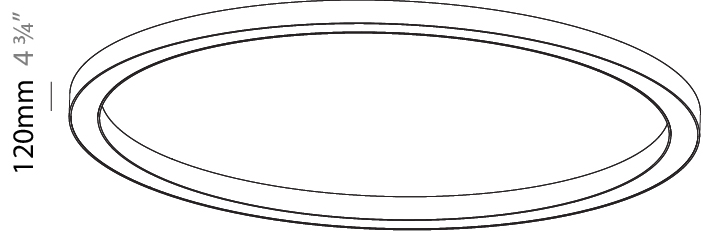

1. To build a product code in our configurator select the specify button on the base model # product page
2. To build a manual product code on this datasheet choose from the options listed below in blue font and add the suffix to the base model #

GENERAL

Series: Glorious
Subseries: Glorious
Brand: Prolicht
Division: Architectural
Mounting Type: Surface
Mounting Location: Ceiling
Subcategory: Ambient

PHYSICAL

Shape: Round
Diameter (mm): 3100
Diameter (in): 122 1/16
Height (mm): 120
Height (in): 4 3/4
Light Distribution: Direct
Weight (kg): 38.3
Weight (lbs): 84.26
Diffuser: PMMA - Opal
Fixture Finish: SSR / BKV / CWI / CRY / HAB / LAG / UFT / ITA / RUA / RUR / MIC / FTG / MYG / TWT / LOD / PUS / FRO / FUP / KIA / POP / BLS / SPG / MEY / GOH / GUM / CHC / COM / ABZ / JAG / OBR / MOS / ROR
Fixture Material: Aluminum

ELECTRICAL

Lamp Type: LED (Zhaga Standard)
Input Wattage (W): 160
Total Output Wattage (W): 128 / 102.4 (3500K)
Dimming: Non-Dimming / Phase Dimming (120Vac only) / 0-10V Dimming
Driver Included: Yes
Driver Location: Integrated
Driver Type: Constant Current - 120 / 277Vac
Driver Class: Class 2
Input Voltage (V): 120 - 277
Constant Current (mA): 350 / 800 (3500K)

LED

Color Temperature (°K): 3000 / 3500 / 4000
Max. Delivered Lumen (lm): 14770 / 15288 / 15600
CRI: >80 CRI
Efficiency (%): 65
Lamp Life (hrs): 50000

OPTICAL

RATINGS AND CERTIFICATIONS

Certified By: Certified for North American Standards
IP rating: IP20

Ø 2800mm 110 1/4"

Ø 3100mm 122 1/16"